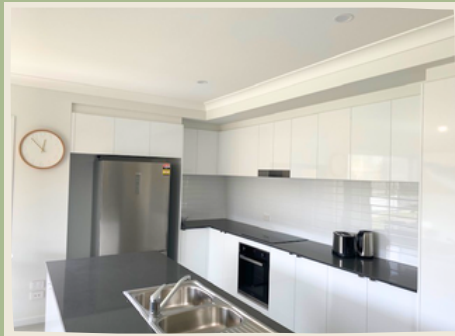

HOUSEMATES OPPORTUNITY!

Redbank Plains, Ipswich

Get Going Support

CONSIDERATIONS

Get Going Support are seeking participants with **1:2 SIL Supports** to call this newly renovated, fully furnished property home. This beautiful house is situated on a quiet street and has easy access to bus services and is a quick 10-minute drive to Redbank Plaza for all your shopping and care needs!

HOUSE FEATURES

4 Bedrooms w/ air con + ceiling fans

OOA Room + ensuite

2 Bathrooms + Jack & Jill bathroom

Double lock up garage

CONTACT US NOW!

1800 879 466

growing@getgoingsupport.com.au