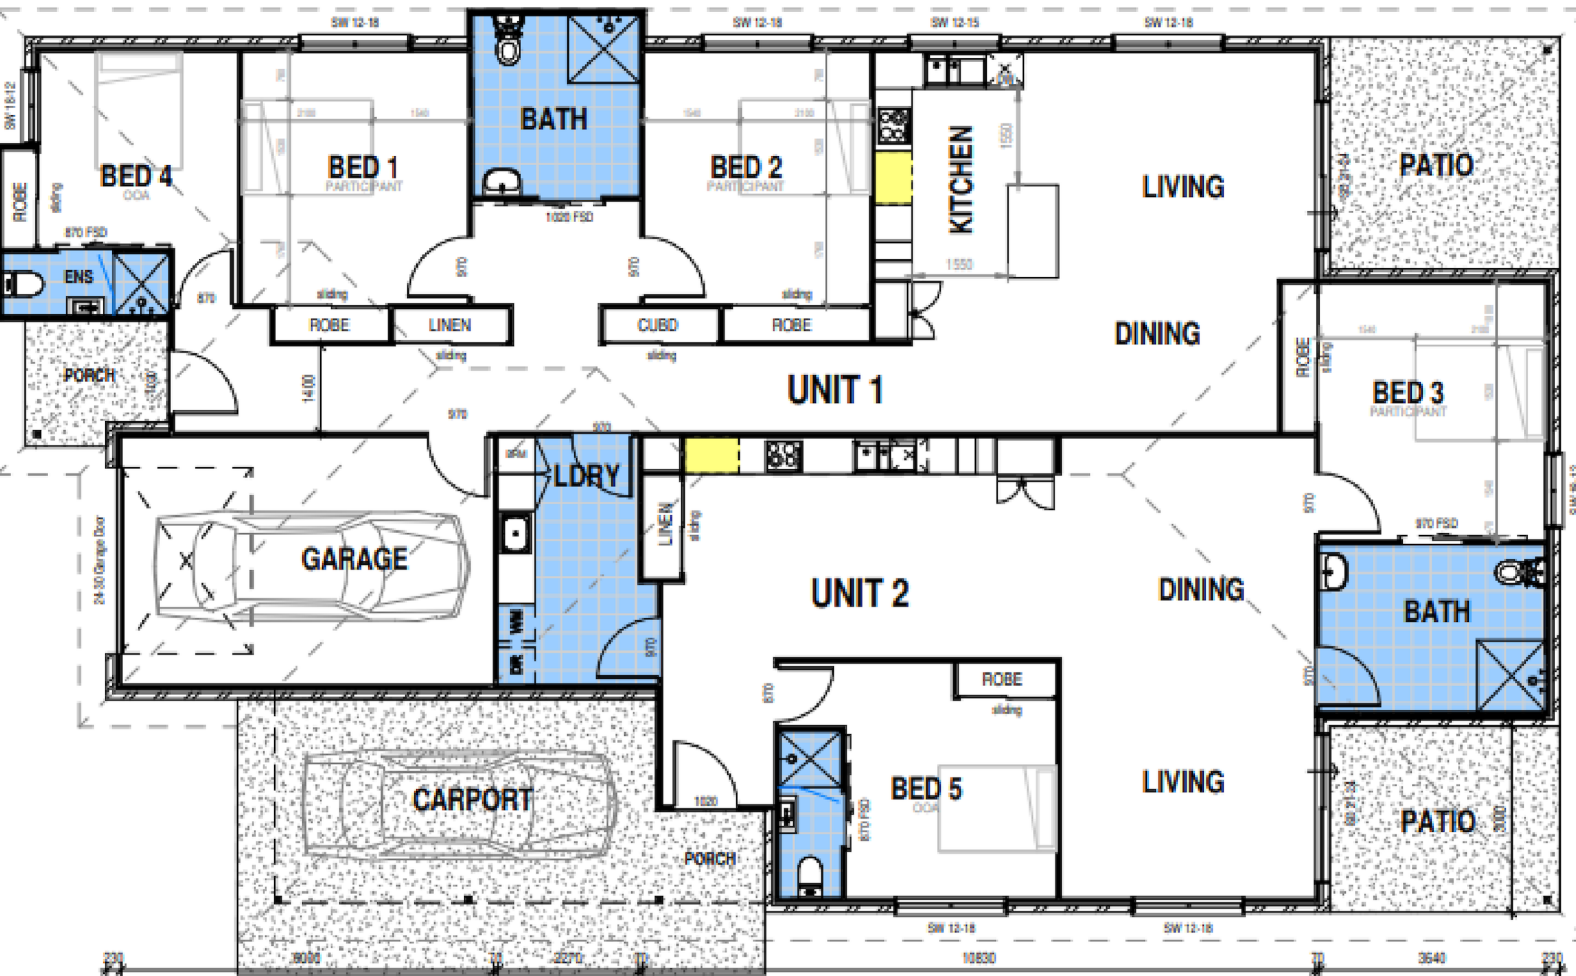

GET GOING SUPPORT

DAILY LIVING

COMMUNITY ACCESS

SIL

SDA HOME OPPORTUNITY

Laidley, Lockyer Valley

Get Going Support is excited to present this amazing home opportunity for participants to be apart of the design process which will determine the final look of YOUR SDA home.